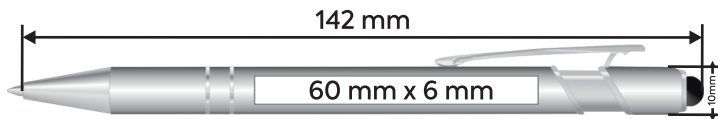

MM-COMST

metalpenscollection

MM-COMST

engraving

Material: metal

Size: 142 mm x 10 mm

Refill blue: standard

Engraving: laser YAG

soft/touchpen

metalpenscollection

Pictures of pens are in presentation form. Used colours do not reflect the actual colours. The real finished product may deviate from the visualization.