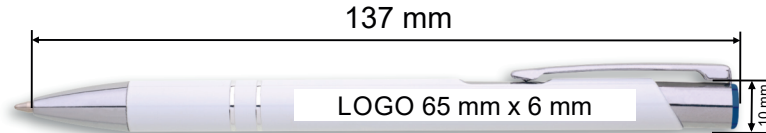

MM-CIT

metalpenscollection

NEW

MM-CIT

engraving

Material: metal   **Size:** 137 mm x 10 mm   **Refill blue:** standard   **Engraving:** laser GM, MD

metalpenscollection

Pictures of pens are in presentation form. Used colours do not reflect the actual colours. The real finished product may deviate from the visualization.

metalpen

CIT