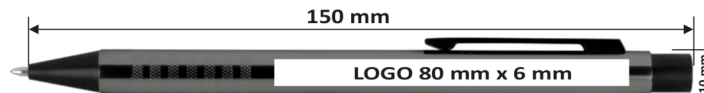

MM-BA

metalpenscollection

MM-BA

engraving

Material: metal   **Size:** 150 mm x 10 mm   **Refill blue:** standard   **Engraving:** laser YAG

metalpenscollection

Pictures of pens are in presentation form. Used colours do not reflect the actual colours. The real finished product may deviate from the visualization.