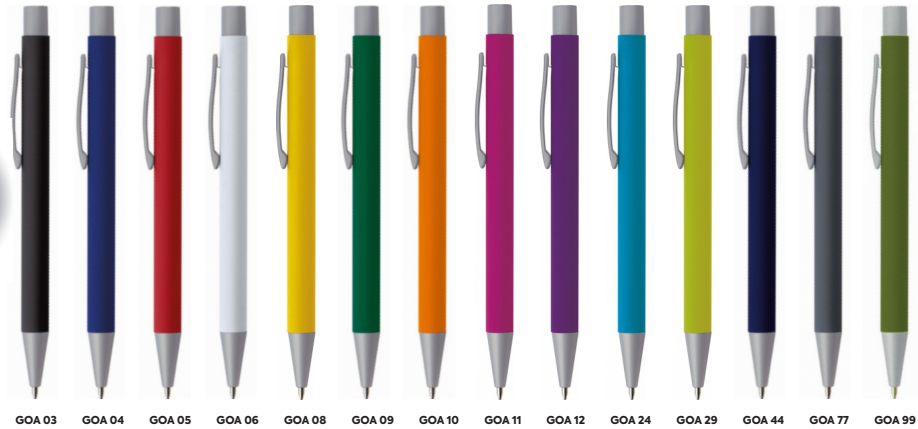

metalpenscollection

Pictures of pens are in presentation form. Used colours do not reflect the actual colours. The real finished product may deviate from the visualization.

softtouch

MM-GOA

metalpencollection

MM-GOA  engraving

Material: metal **Size:** 136 mm x 10 mm **Refill blue:** standard **Engraving:** laser YAG

metalpencollection

Pictures of pens are in presentation form. Used colours do not reflect the actual colours. The real finished product may deviate from the visualization.