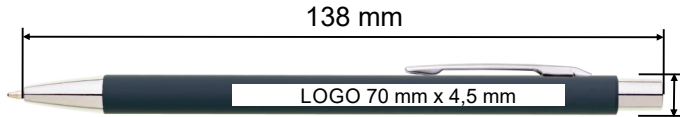

MM-MET

metalpencollection

NEW

MM-MET

engraving

Material: metal   **Size:** 138 mm x 9 mm   **Refill blue:** standard   **Engraving:** laser YAG

metalpencollection

Pictures of pens are in presentation form. Used colours do not reflect the actual colours. The real finished product may deviate from the visualization.

softtouch

MET