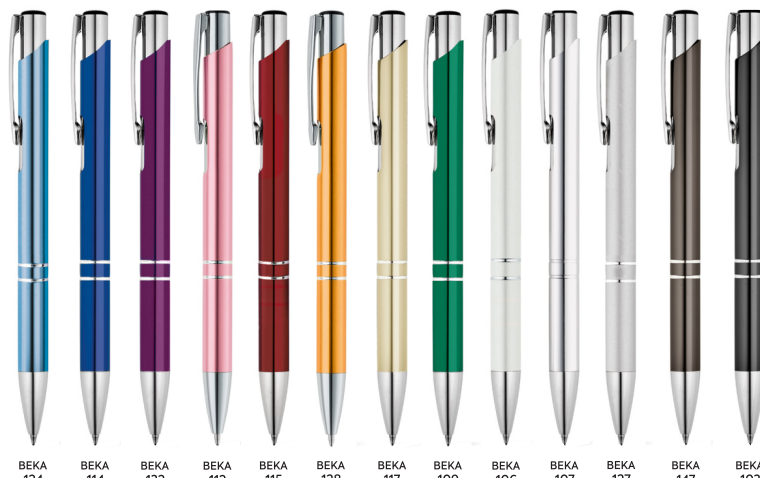

MM-BEKA

metalpenscollection