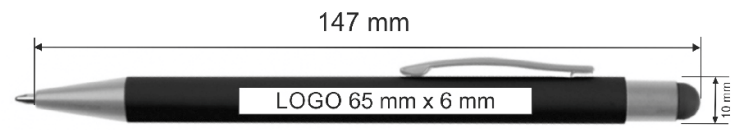

MM-GOT

metalpenscollection

MM-GOT engraving

Material: metal   **Size:** 147 mm x 10 mm   **Refill blue:** standard   **Engraving:** laser YAG

metalpenscollection

Pictures of pens are in presentation form. Used colours do not reflect the actual colours. The real finished product may deviate from the visualization.

soft/touchpen