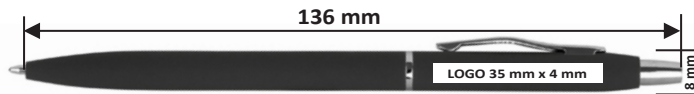

softtouch

MM-BS

metalpencollection

BS 03 BS 04 BS 09 BS 05 BS 10

MM-BS

 engraving

Material: metal **Size:** 136 mm x 8 mm **Refill blue, black :** standard **Engraving:** laser YAG

metalpencollection

Pictures of pens are in presentation form. Used colours do not reflect the actual colours. The real finished product may deviate from the visualization.

softtouch

BS

MM-ZO

metalpenscollection

MM-ZO

 engraving