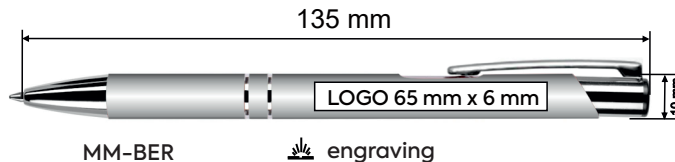

MM-BER

metalpenscollection

Material: metal **Size:** 135 mm x 10 mm **Refill blue, black:** standard **Engraving:** laser YAG

metalpenscollection

Pictures of pens are in presentation form. Used colours do not reflect the actual colours. The real finished product may deviate from the visualization.

metalpen