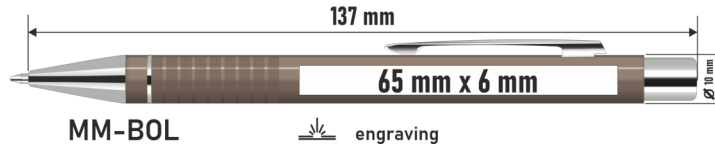

MM-BOL

metalpenscollection

Solid Colour

Material: metal   **Size:** 137 mm x 10 mm   **Refill:** blue semi-gel refill   **Engraving:** laser YAG

metalpenscollection

Pictures of pens are in presentation form. Used colours do not reflect the actual colours. The real finished product may deviate from the visualization.

metalpen

BOL

38