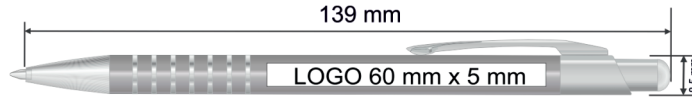

MM-RI

metalpenscollection

MM-RI

engraving

Material: metal

Size: 139 mm x 8,5 mm

Refill blue: standard

Engraving: laser YAG

metalpenscollection

Pictures of pens are in presentation form. Used colours do not reflect the actual colours. The real finished product may deviate from the visualization.

metalpens

RI

53