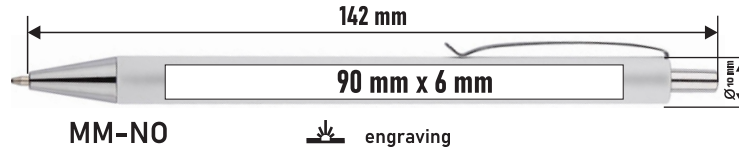

MM-GOA  engraving

Material: metal **Size:** 136 mm x 10 mm **Refill blue:** standard **Engraving:** laser YAG

metalpencollection

Pictures of pens are in presentation form. Used colours do not reflect the actual colours. The real finished product may deviate from the visualization.

softtouch

MM-NO

metalpencollection

Material: metal **Size:** 142 mm x 10 mm **Refill blue:** standard **Engraving:** laser YAG

metalpencollection

Pictures of pens are in presentation form. Used colours do not reflect the actual colours. The real finished product may deviate from the visualization.