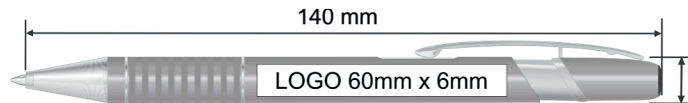

MM-SO

metalpenscollection

MM-SO

engraving

Material: metal

Size: 140 mm x 10 mm

Refill blue: standard

Engraving: laser YAG

metalpenscollection

Pictures of pens are in presentation form. Used colours do not reflect the actual colours. The real finished product may deviate from the visualization.

metalpen

SO

55