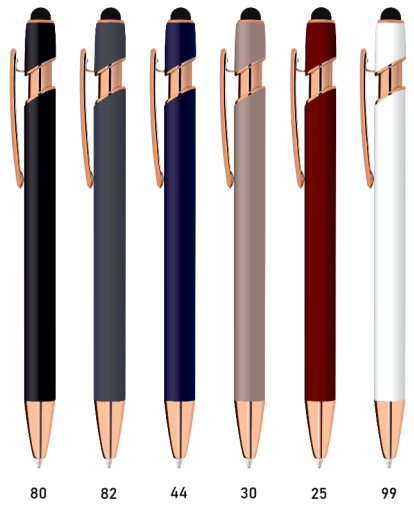

metalpencollection

Pictures of pens are in presentation form. Used colours do not reflect the actual colours. The real finished product may deviate from the visualization.

softtouch

**METAL
PENS
COLLECTION
2025**

soft/touch pen

MM-NATS

metalpenscollection

NEW

Material: metal **Size:** 145 mm x 10 mm **Refill blue:** standard **Engraving:** laser YAG

metalpenscollection

Pictures of pens are in presentation form. Used colours do not reflect the actual colours. The real finished product may deviate from the visualization.

soft/touchpen

NATS

MM-NATSG ^{NEW}

metalpenscollection

MM-NATSG  engraving

Material: metal **Size:** 145 mm x 10 mm **Refill blue:** standard **Engraving:** laser GM, MD

metalpenscollection

Pictures of pens are in presentation form. Used colours do not reflect the actual colours. The real finished product may deviate from the visualization.