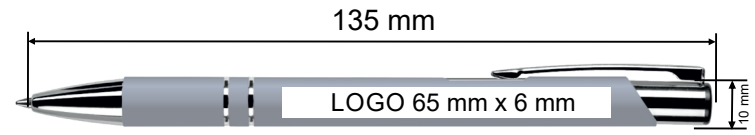

MM-SIS engraving

Material: metal   **Size:** 135 mm x 10 mm   **Refill blue:** standard   **Engraving:** laser YAG

metalpenscollection

Pictures of pens are in presentation form. Used colours do not reflect the actual colours. The real finished product may deviate from the visualization.