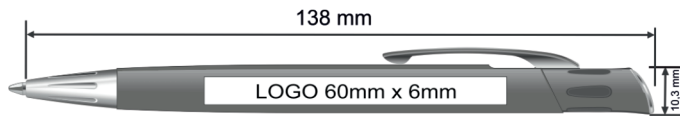

VG 01 VG 02 VG 03 VG 05 VG 04 VG 08 VG 07 VG 06

MM-VG

engraving

Material: metal

Size: 138 mm x 10,3 mm

Refill blue: standard

Engraving: laser YAG

metalpenscollection

Pictures of pens are in presentation form. Used colours do not reflect the actual colours. The real finished product may deviate from the visualization.

metalpen