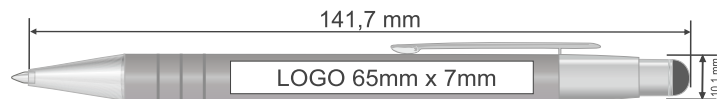

MM-LIT

metalpenscollection

MM-LIT

engraving

Material: metal

Size: 141,7 mm x 10,1 mm

Refill blue: standard

Engraving: laser YAG

metalpenscollection

Pictures of pens are in presentation form. Used colours do not reflect the actual colours. The real finished product may deviate from the visualization.

touchpen

LIT