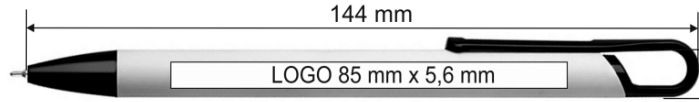

MM-SF

metalpencollection

MM-SF   engraving

Material: metal   **Size:** 144 mm x 10 mm   **Refill :** blue semi-gel refill   **Engraving:** laser YAG

metalpencollection

Pictures of pens are in presentation form. Used colours do not reflect the actual colours. The real finished product may deviate from the visualization.

softtouch