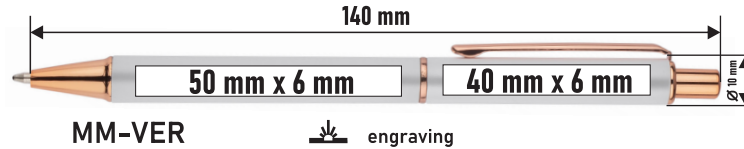

MM-VER

engraving

Material: metal **Size:** 140 mm x 10 mm **Refill blue:** standard **Engraving:** laser YAG

metalpencollection

Pictures of pens are in presentation form. Used colours do not reflect the actual colours. The real finished product may deviate from the visualization.