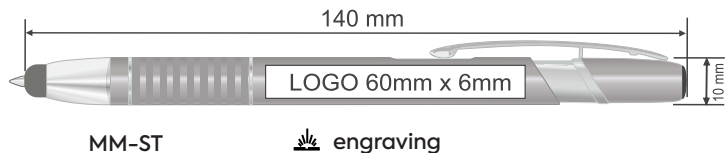

MM-ST

metalpenscollection

Material: metal   **Size:** 140 mm x 10 mm   **Refill blue:** standard   **Engraving:** laser YAG

metalpenscollection

Pictures of pens are in presentation form. Used colours do not reflect the actual colours. The real finished product may deviate from the visualization.

touchpen

ST

70