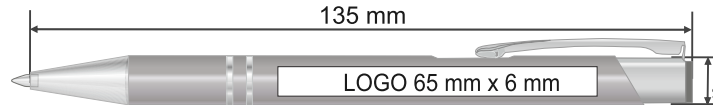

MM-C

metalpenscollection

MM-C

engraving

Material: metal

Size: 135 mm x 10 mm

Refill blue: standard

Engraving: laser YAG

metalpenscollection

Pictures of pens are in presentation form. Used colours do not reflect the actual colours. The real finished product may deviate from the visualization.