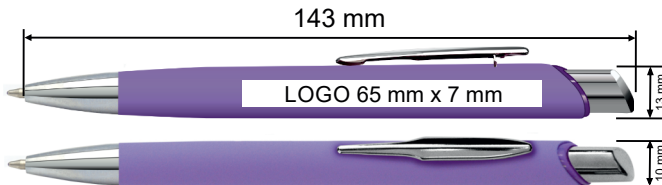

MM-EL

metalpencollection

NEW

MM-EL

engraving

Material: metal

Size: 143 mm x 13 / 10 mm

Refill blue: standard

Engraving: laser YAG

softtouch

EL

metalpencollection

Pictures of pens are in presentation form. Used colours do not reflect the actual colours. The real finished product may deviate from the visualization.