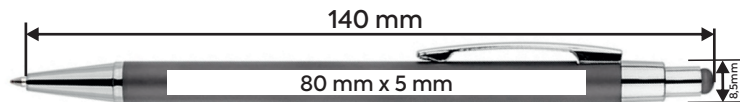

MM-DAT

metalpenscollection

MM-DAT

engraving

Material: metal **Size:** 140 mm x 8,5 mm **Refill blue:** standard **Engraving:** laser YAG

metalpenscollection

Pictures of pens are in presentation form. Used colours do not reflect the actual colours. The real finished product may deviate from the visualization.

touchpen

DAT

65