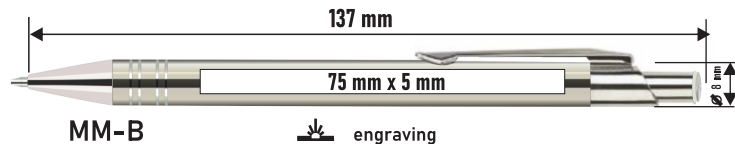

MM-B

metalpenscollection

Material: metal   **Size:** 137 mm x 8 mm   **Refill blue:** standard   **Engraving:** laser YAG

metalpenscollection

Pictures of pens are in presentation form. Used colours do not reflect the actual colours. The real finished product may deviate from the visualization.

metalpen

B

51