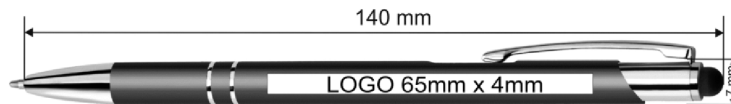

MM-BBT

metalpenscollection

MM-BBT

engraving

Material: metal   **Size:** 140 mm x 7 mm   **Refill blue:** standard   **Engraving:** laser YAG

metalpenscollection

Pictures of pens are in presentation form. Used colours do not reflect the actual colours. The real finished product may deviate from the visualization.

touchpen

BBT