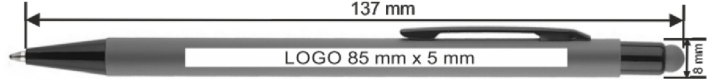

MM-PRT

metalpenscollection