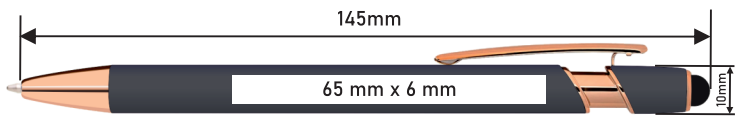

MM-NATSG ^{NEW}

metalpenscollection

MM-NATSG engraving

Material: metal   **Size:** 145 mm x 10 mm   **Refill blue:** standard   **Engraving:** laser GM, MD

metalpenscollection

Pictures of pens are in presentation form. Used colours do not reflect the actual colours. The real finished product may deviate from the visualization.

soft/touchpen