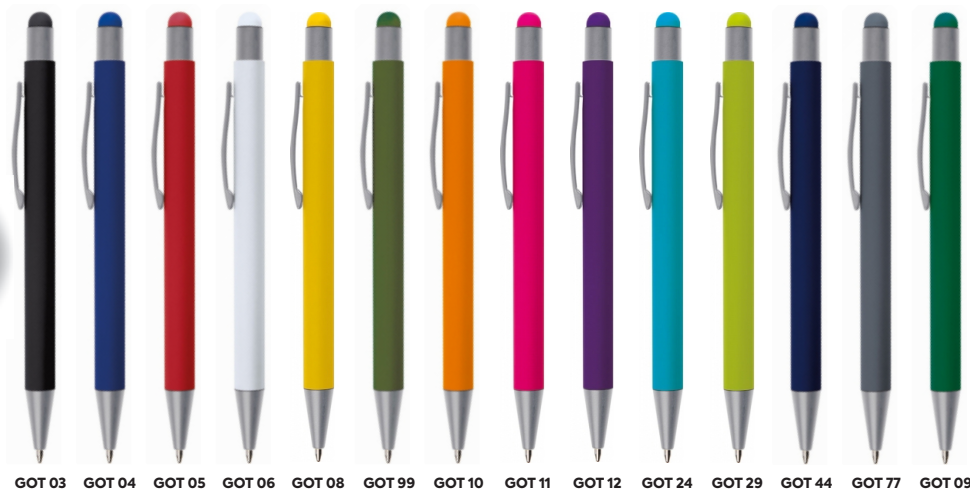

MM-GOT

metalpenscollection

MM-GOT engraving

Material: metal   **Size:** 147 mm x 10 mm   **Refill blue:** standard   **Engraving:** laser YAG

metalpenscollection

Pictures of pens are in presentation form. Used colours do not reflect the actual colours. The real finished product may deviate from the visualization.

soft/touchpen