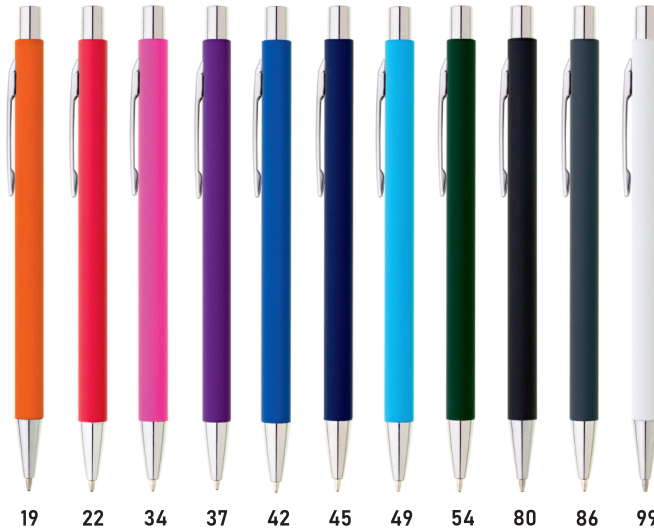

Material: metal **Size:** 135 mm x 10 mm **Refill blue:** standard **Engraving:** laser YAG

metalpenscollection

Pictures of pens are in presentation form. Used colours do not reflect the actual colours. The real finished product may deviate from the visualization.

MM-MET

metalpencollection

NEW

MM-MET

engraving

Material: metal **Size:** 138 mm x 9 mm **Refill blue:** standard **Engraving:** laser YAG

metalpencollection

Pictures of pens are in presentation form. Used colours do not reflect the actual colours. The real finished product may deviate from the visualization.