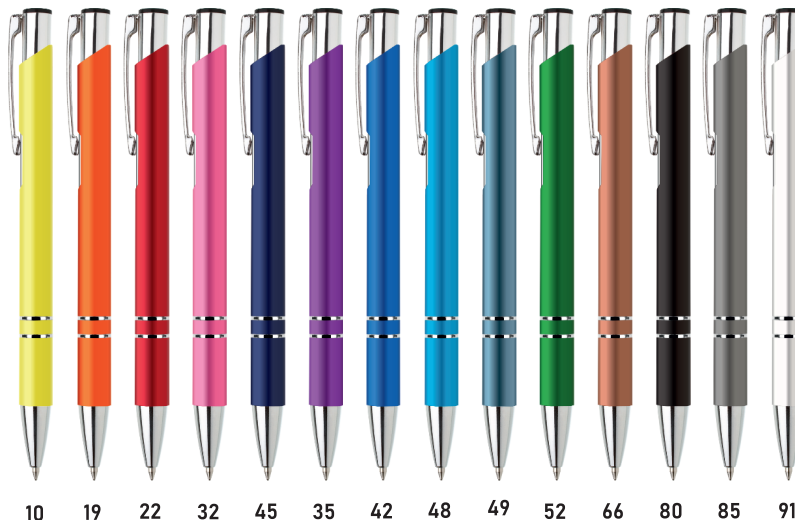

 engraving

Material: metal **Size:** 135 mm x 10 mm **Refill blue:** standard **Engraving:** laser YAG

metalpenscollection

Pictures of pens are in presentation form. Used colours do not reflect the actual colours. The real finished product may deviate from the visualization.

metalpen

OR

32

MM-AL

metalpenscollection

NEW

MM-AL

 engraving

Material: metal **Size:** 135 mm x 10 mm **Refill blue:** standard **Engraving:** laser YAG

metalpenscollection

Pictures of pens are in presentation form. Used colours do not reflect the actual colours. The real finished product may deviate from the visualization.