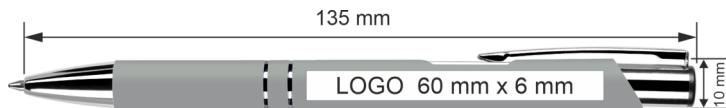

softtouch

COMS

MM-CRS

metalpenscollection

CRS-07 CRS-01C CRS-01B CRS-02 CRS-03 CRS-04 CRS-05 CRS-06 CRS-08

MM- CRS

engraving

Material: metal **Size:** 135 mm x 10 mm **Refill blue:** standard **Engraving:** laser YAG