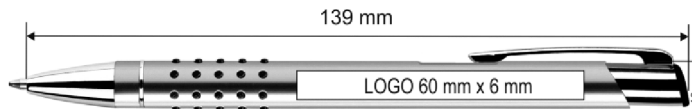

MM-VR

metalpenscollection

metalpen

MM-VR

engraving

Material: metal

Size: 139 mm x 10 mm

Refill blue: standard

Engraving: laser YAG

metalpenscollection

Pictures of pens are in presentation form. Used colours do not reflect the actual colours. The real finished product may deviate from the visualization.