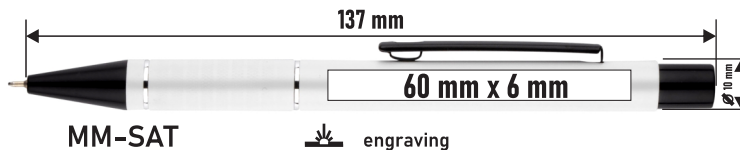

MM-SAT

metalpenscollection

Material: metal   **Size:** 137 mm x 10 mm   **Refill:** blue semi-gel refill   **Engraving:** laser YAG

metalpenscollection

Pictures of pens are in presentation form. Used colours do not reflect the actual colours. The real finished product may deviate from the visualization.

metalpen