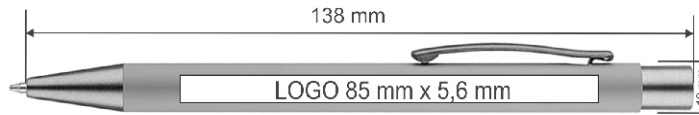

MM-GO

metalpenscollection

MM-GO

engraving

Material: metal   **Size:** 138 mm x 10 mm   **Refill blue :** standard   **Engraving:** laser GM

Refill black :

metalpenscollection

Pictures of pens are in presentation form. Used colours do not reflect the actual colours. The real finished product may deviate from the visualization.

softtouch