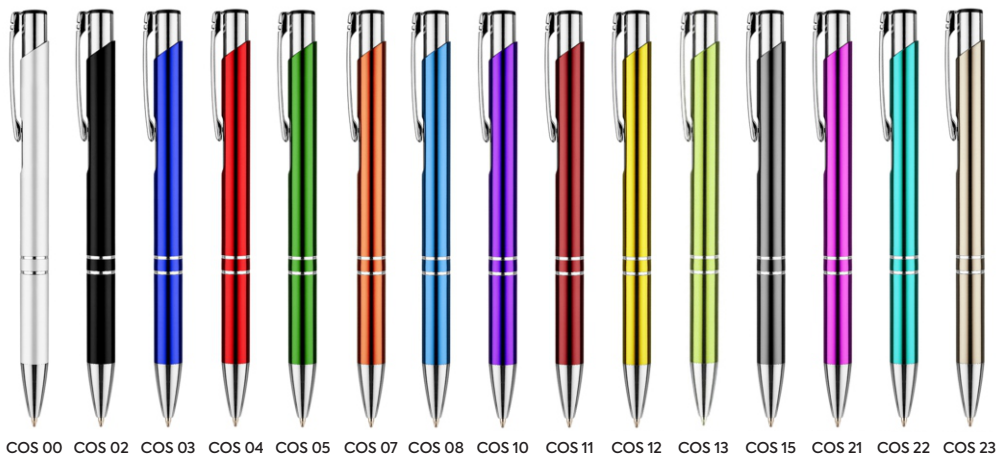

metalpen

MM-KA

metalpenscollection

metalpen

MM-KA  engraving

Material: metal **Size:** 137 mm x 10 mm **Refill blue:** standard **Engraving:** laser YAG

metalpenscollection

Pictures of pens are in presentation form. Used colours do not reflect the actual colours. The real finished product may deviate from the visualization.

MM-C

metalpenscollection

MM-C

engraving

Material: metal

Size: 135 mm x 10 mm

Refill blue: standard

Engraving: laser YAG

metalpenscollection

Pictures of pens are in presentation form. Used colours do not reflect the actual colours. The real finished product may deviate from the visualization.

MM-COS

metalpenscollection

MM-COS