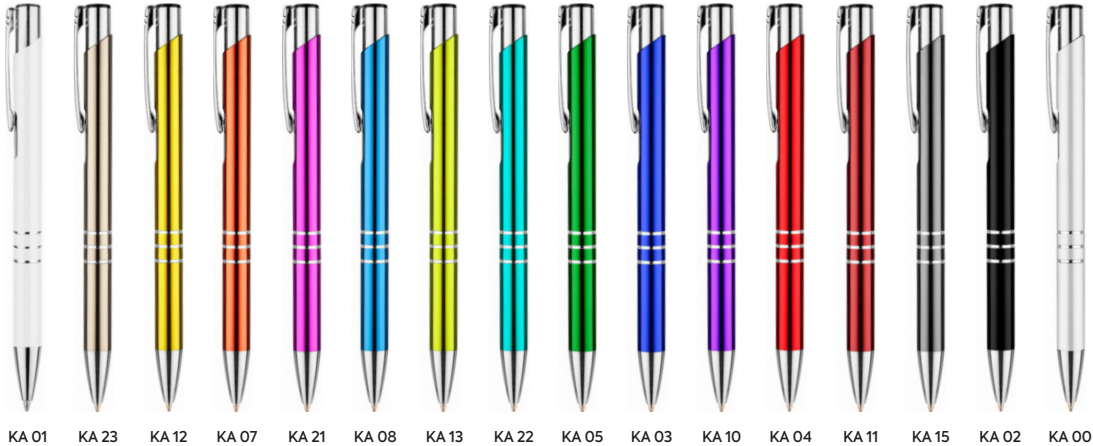

metalpenscollection

Pictures of pens are in presentation form. Used colours do not reflect the actual colours. The real finished product may deviate from the visualization.

metalpen

BO

40

MM-KAL

metalpenscollection

Solid Colour

Material: metal **Size:** 137 mm x 10 mm **Refill blue:** standard **Engraving:** laser YAG

metalpenscollection

Pictures of pens are in presentation form. Used colours do not reflect the actual colours. The real finished product may deviate from the visualization.

metalpen

MM-KA

metalpenscollection

metalpen

MM-KA  engraving

Material: metal **Size:** 137 mm x 10 mm **Refill blue:** standard **Engraving:** laser YAG

metalpenscollection

Pictures of pens are in presentation form. Used colours do not reflect the actual colours. The real finished product may deviate from the visualization.