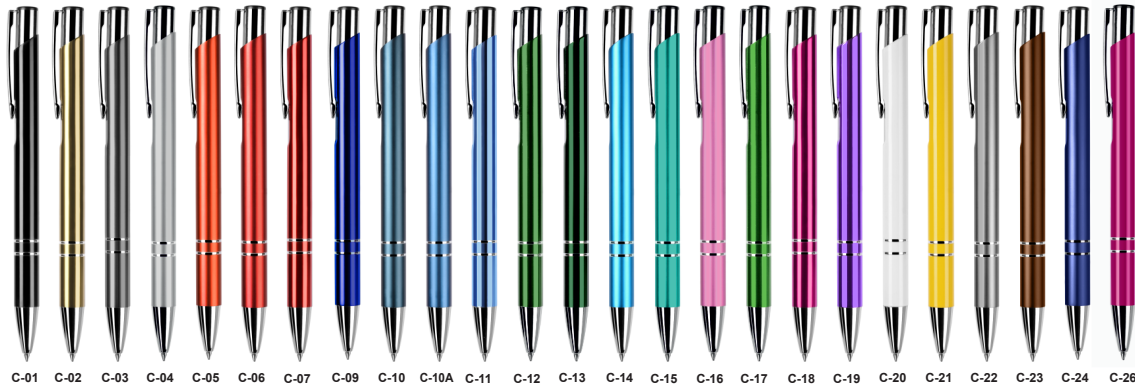

MM-C

metalpenscollection

MM-C

engraving

Material: metal

Size: 135 mm x 10 mm

Refill blue: standard

Engraving: laser YAG

metalpenscollection

Pictures of pens are in presentation form. Used colours do not reflect the actual colours. The real finished product may deviate from the visualization.