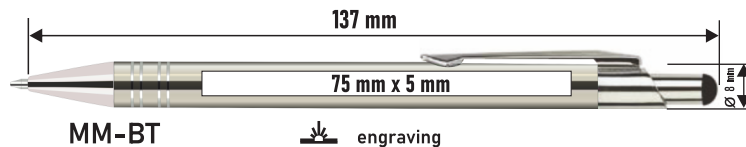

Pictures of pens are in presentation form. Used colours do not reflect the actual colours. The real finished product may deviate from the visualization.

touchpen

BET

62

MM-BT

metalpenscollection

Material: metal **Size:** 137 mm x 8 mm **Refill blue:** standard **Engraving:** laser YAG