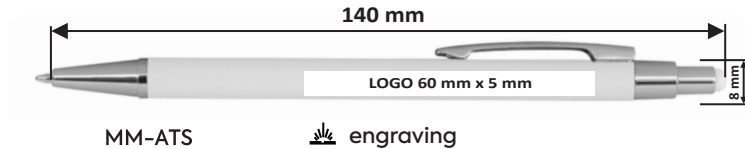

MM-ATS

metalpenscollection

Material: metal   **Size:** 140 mm x 8 mm   **Refill blue:** standard   **Engraving:** laser YAG

metalpenscollection

Pictures of pens are in presentation form. Used colours do not reflect the actual colours. The real finished product may deviate from the visualization.

soft/touchpen