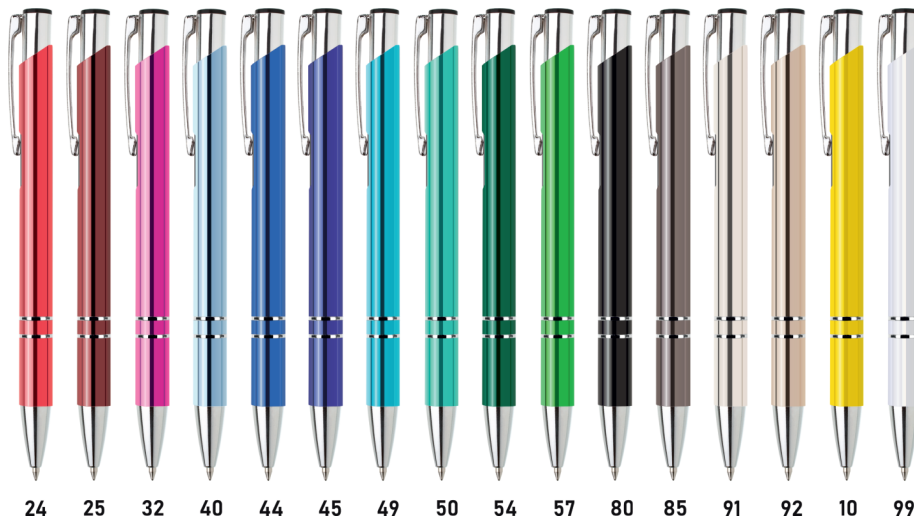

soft/touchpen

MM-PRT

metalpenscollection

MM-PRT  engraving

Material: metal **Size:** 137 mm x 8 mm **Refill blue:** standard **Engraving:** laser YAG

metalpenscollection

Pictures of pens are in presentation form. Used colours do not reflect the actual colours. The real finished product may deviate from the visualization.

soft/touchpen

**METAL
PENS
COLLECTION
2025**

metal pen

MM-OR

metalpenscollection

NEW

24 25 32 40 44 45 49 50 54 57 80 85 91 92 10 99

MM-OR

 engraving

Material: metal **Size:** 135 mm x 10 mm **Refill blue:** standard **Engraving:** laser YAG

metalpenscollection

Pictures of pens are in presentation form. Used colours do not reflect the actual colours. The real finished product may deviate from the visualization.