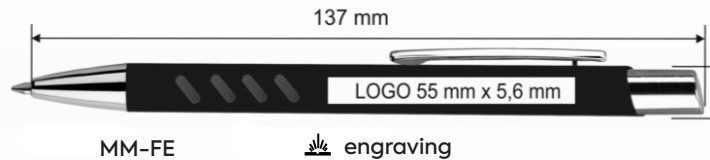

MM-VER

engraving

Material: metal **Size:** 140 mm x 10 mm **Refill blue:** standard **Engraving:** laser YAG

metalpencollection

Pictures of pens are in presentation form. Used colours do not reflect the actual colours. The real finished product may deviate from the visualization.

softtouch

VER

MM-FE

metalpenscollection

Material: metal **Size:** 137 mm x 10 mm **Refill blue:** standard **Engraving:** GM, Mirror effect

metalpenscollection

Pictures of pens are in presentation form. Used colours do not reflect the actual colours. The real finished product may deviate from the visualization.