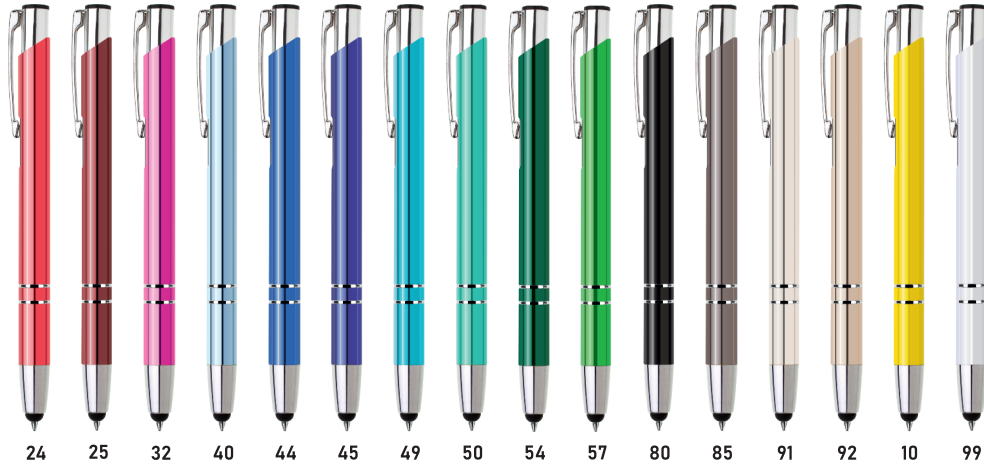

Refill blue: standard

Engraving: laser YAG

metalpenscollection

Pictures of pens are in presentation form. Used colours do not reflect the actual colours. The real finished product may deviate from the visualization.

MM-XL

metalpenscollection

MM-XL

engraving

Material: metal **Size:** 139 mm x 10 mm **Refill blue:** standard **Engraving:** laser YAG

metalpenscollection

Pictures of pens are in presentation form. Used colours do not reflect the actual colours. The real finished product may deviate from the visualization.

metalpen

XL

59

**METAL
PENS
COLLECTION
2025**

touch pen

MM-ORT

metalpenscollection

NEW

MM-ORT

 engraving

Material: metal **Size:** 135 mm x 10 mm **Refill blue:** standard **Engraving:** laser YAG

metalpenscollection

Pictures of pens are in presentation form. Used colours do not reflect the actual colours. The real finished product may deviate from the visualization.