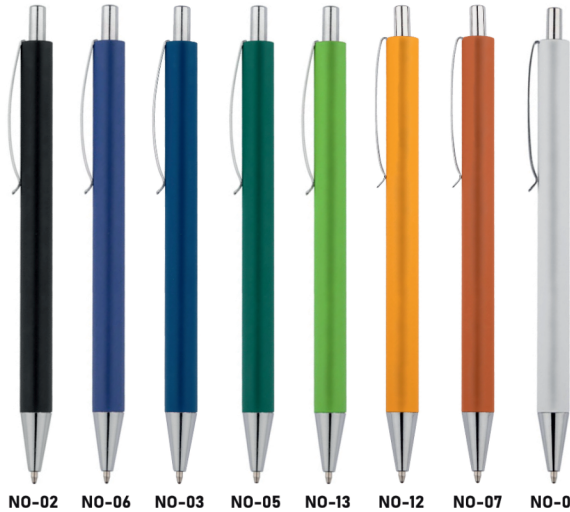

MM-NO

metalpencollection

Material: metal   **Size:** 142 mm x 10 mm   **Refill blue:** standard   **Engraving:** laser YAG

metalpencollection

Pictures of pens are in presentation form. Used colours do not reflect the actual colours. The real finished product may deviate from the visualization.

softtouch